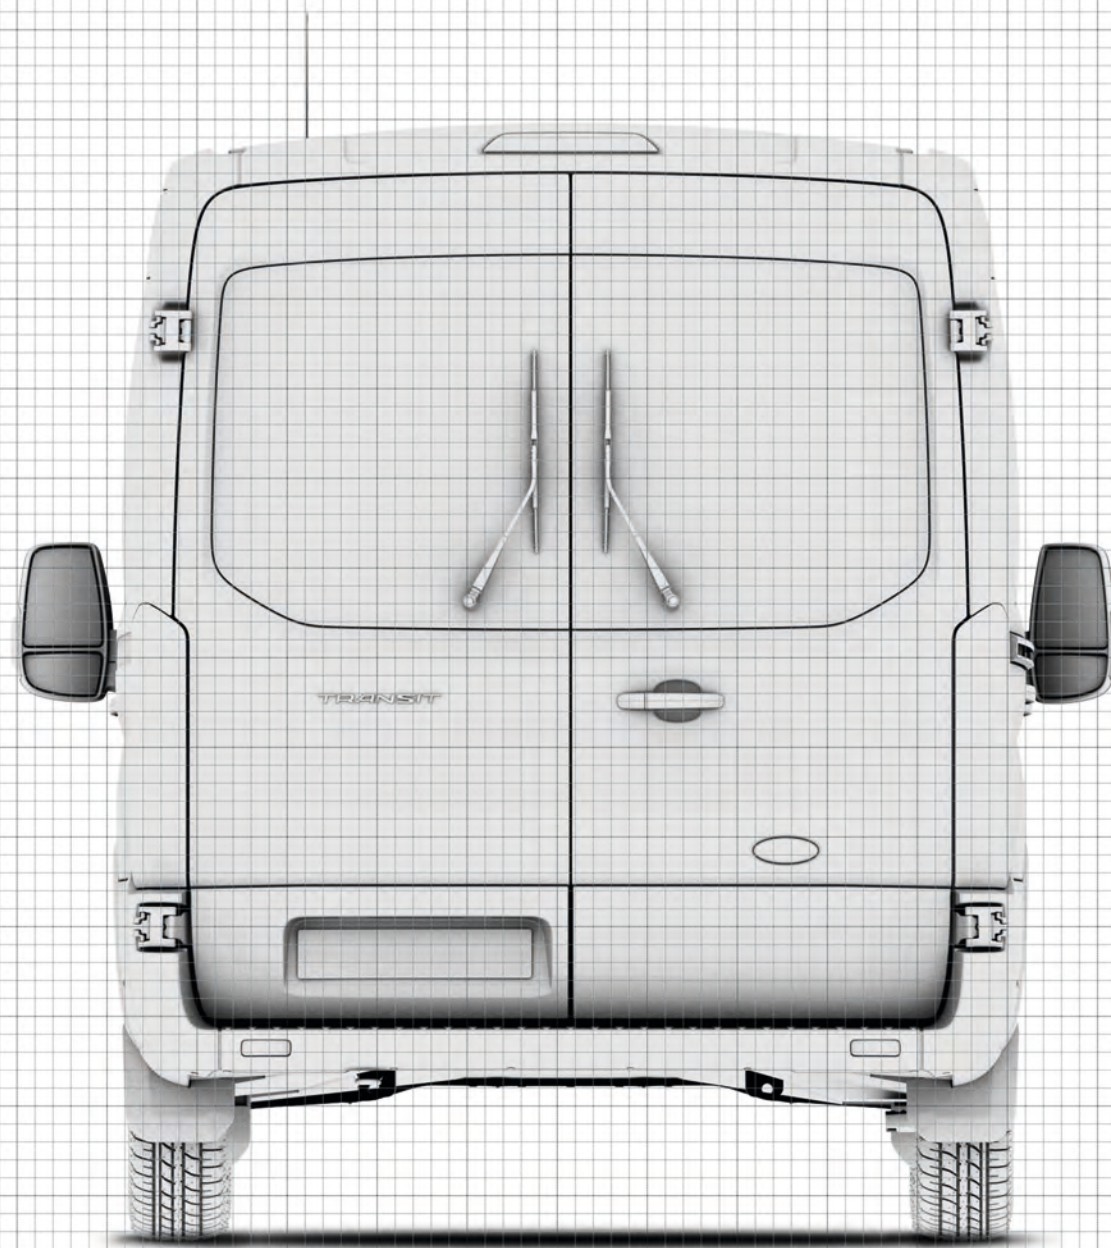

Transit Minibus Medium Roof MWB

 = 200mm

Transit Minibus Medium Roof MWB

Transit Minibus Medium Roof MWB

 = 200mm

Transit Minibus Medium Roof MWB

 = 200mm