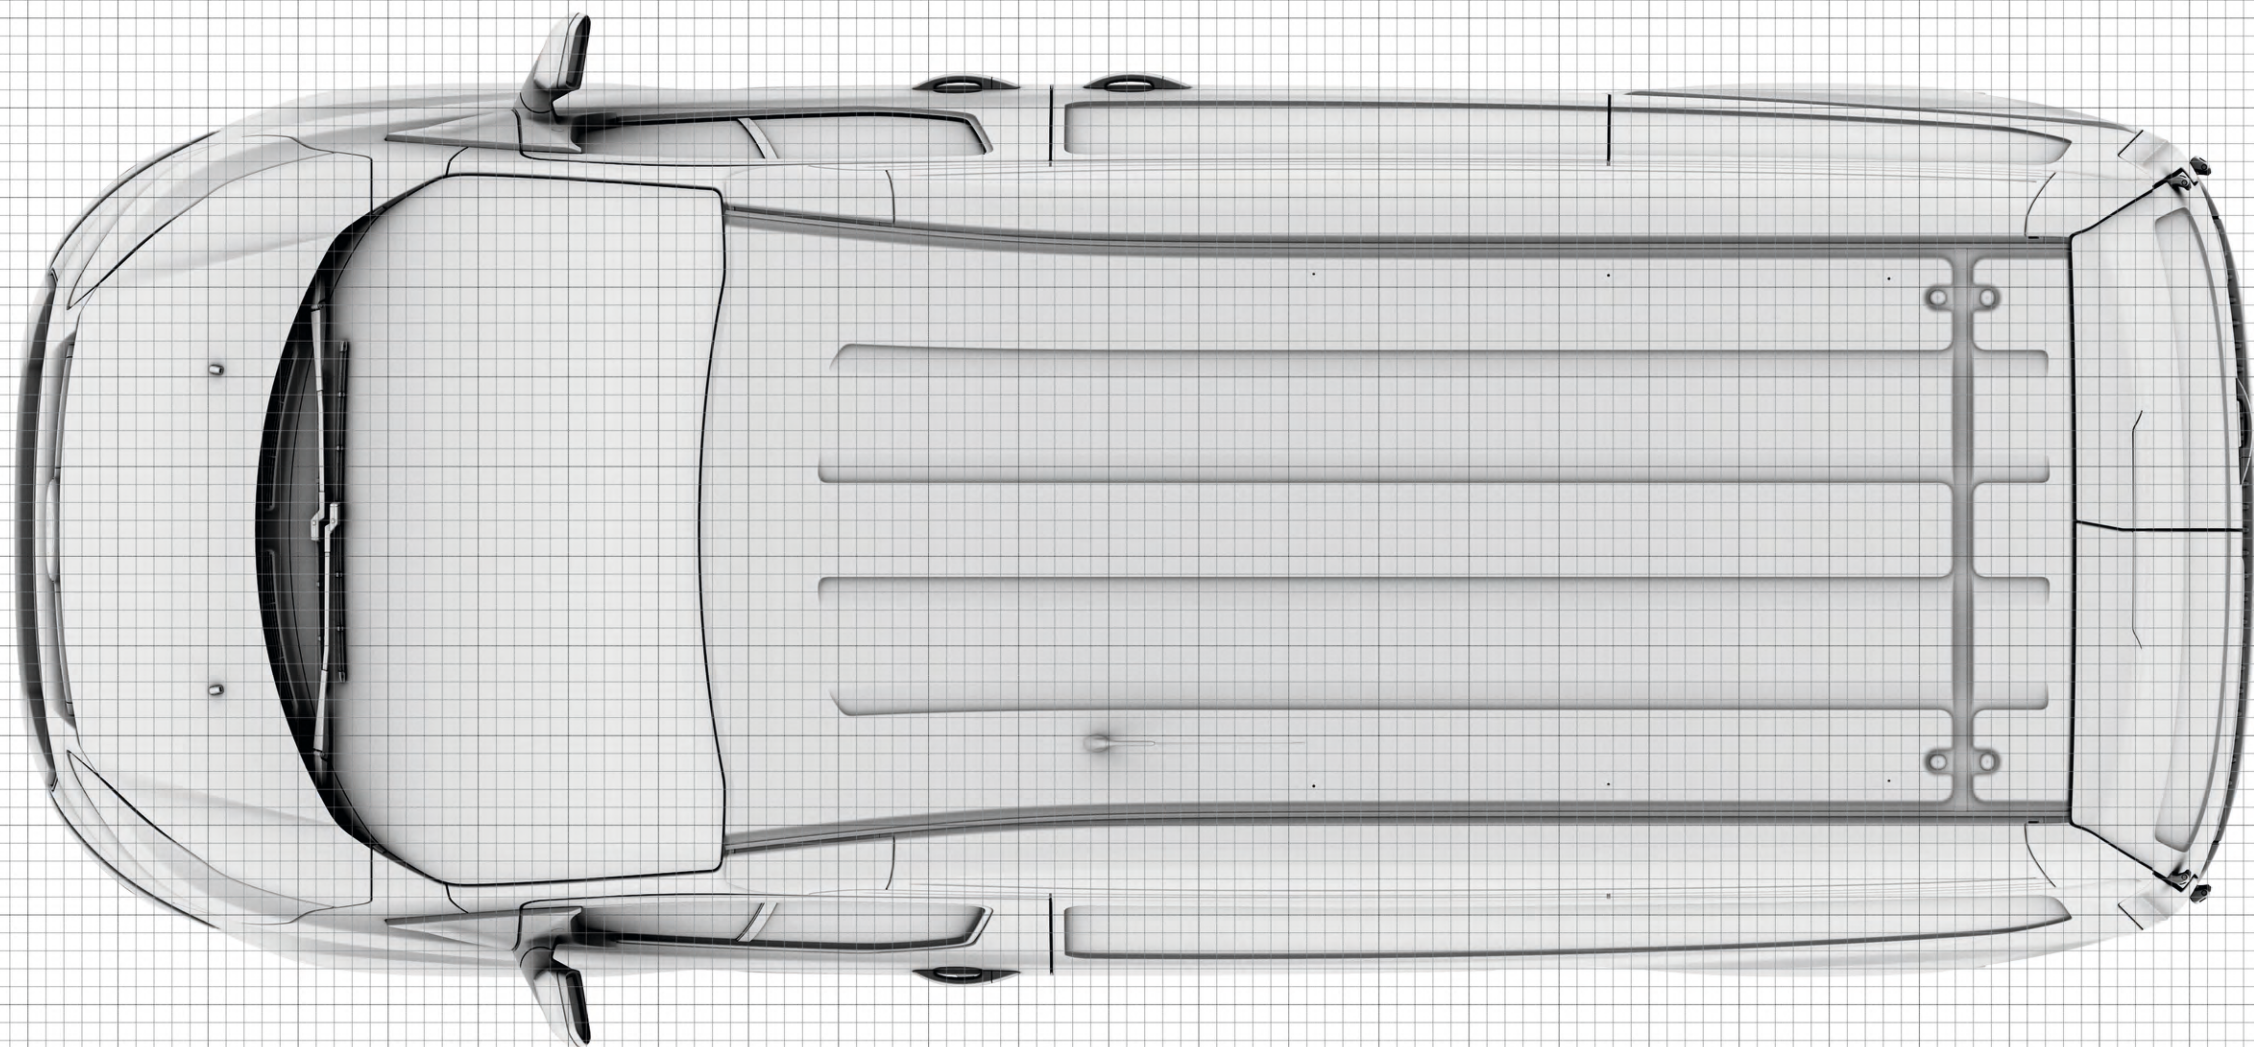

Transit Custom Van High Roof LWB

 = 200mm

Transit Custom Van High Roof SWB

 = 200mm

Transit Custom Van High Roof SWB

 = 200mm

Transit Custom Van High Roof SWB

 = 200mm

Transit Custom Van High Roof LWB

Transit Custom Van High Roof SWB

Transit Custom Van High Roof SWB