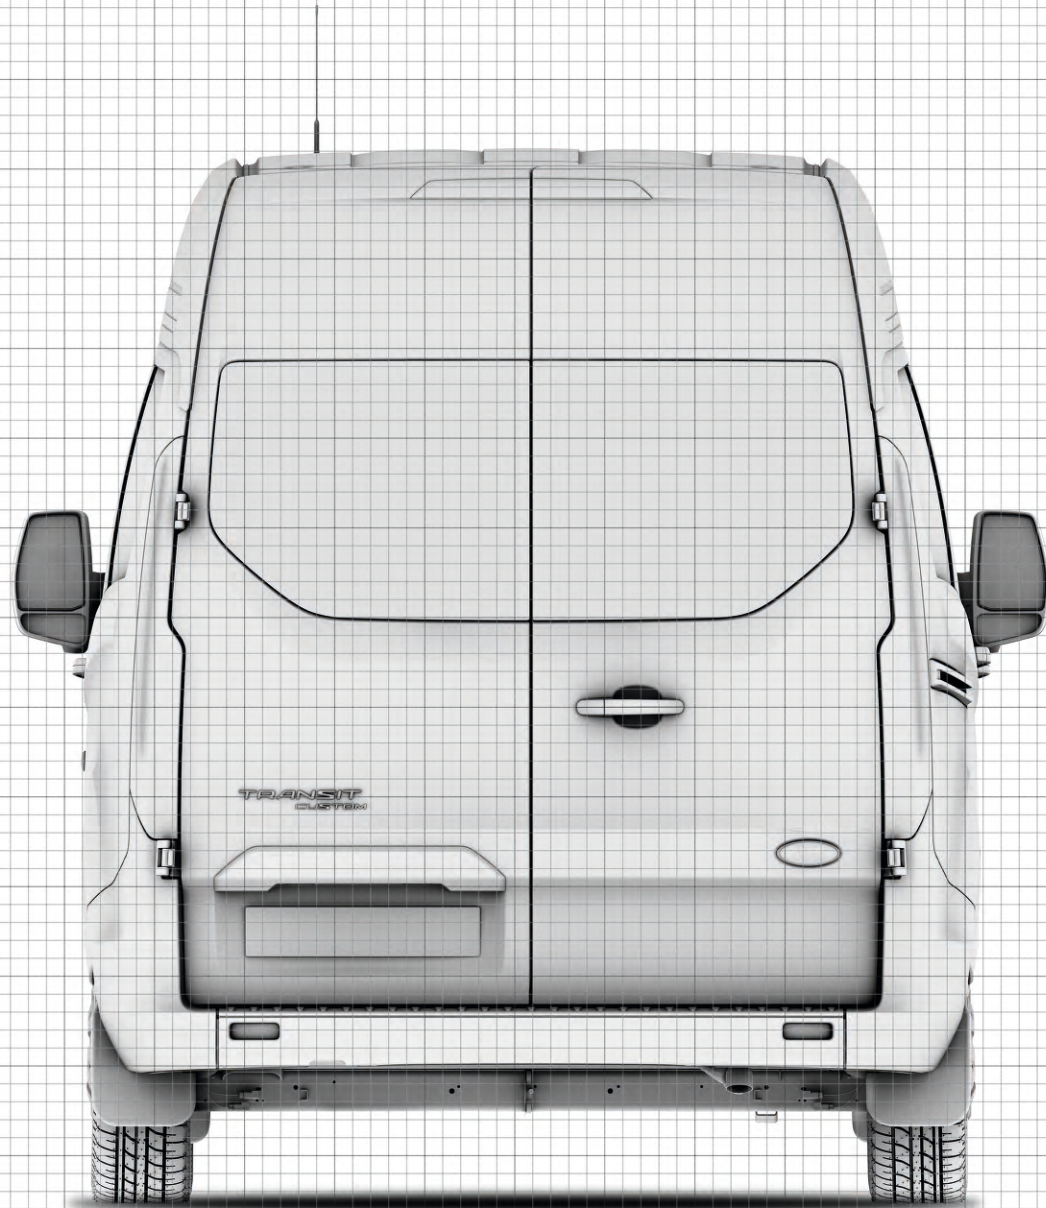

Transit Custom Van High Roof LWB

 = 200mm

Transit Custom Van High Roof SWB

 = 200mm

Transit Custom Van High Roof SWB

 = 200mm

Transit Custom Van High Roof SWB

 = 200mm

Transit Custom Van High Roof LWB

Transit Custom Van High Roof SWB

Transit Custom Van High Roof SWB