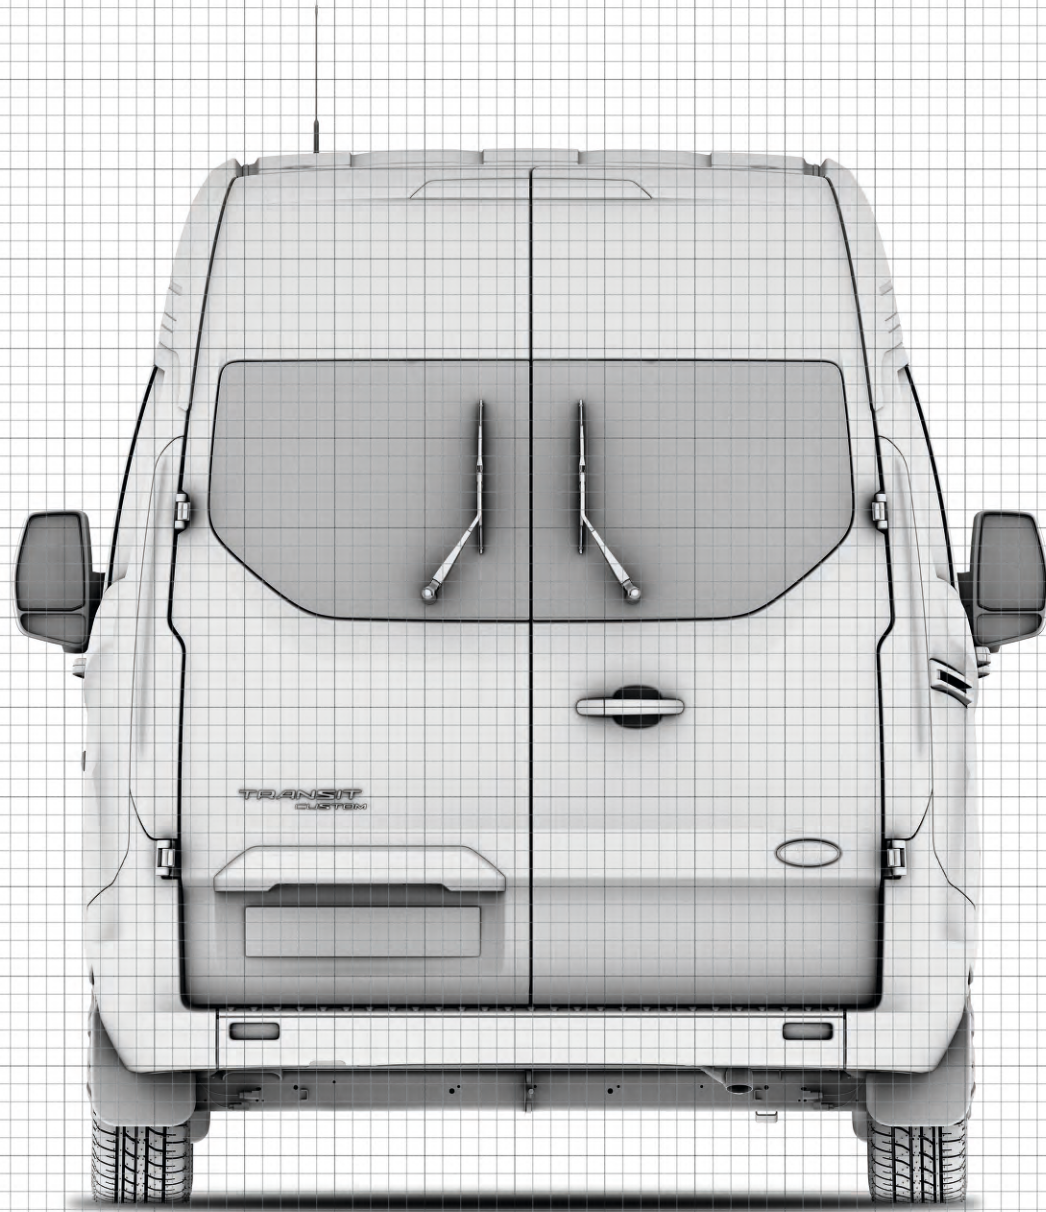

Transit Custom Van High Roof LWB

 = 200mm

Transit Custom Van High Roof SWB

 = 200mm

Transit Custom Van High Roof SWB

 = 200mm

Transit Custom Van High Roof SWB

 = 200mm

Transit Custom Van High Roof LWB

Transit Custom Van High Roof SWB

Transit Custom Van High Roof SWB