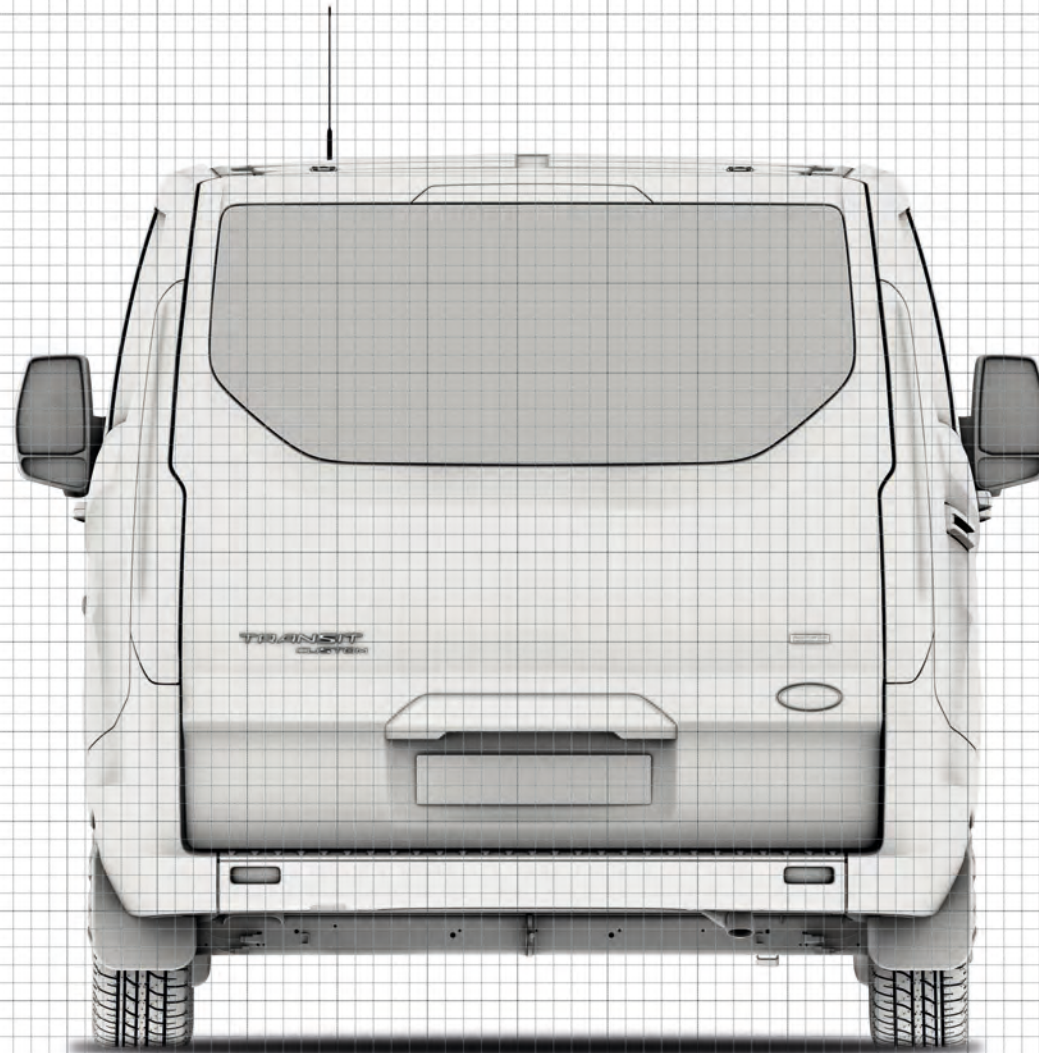

Transit Custom Kombi Van Low Roof LWB

 = 200mm

Transit Custom Kombi Van Low Roof LWB

 = 200mm

Transit Custom Kombi Van Low Roof LWB

 = 200mm

Transit Custom Kombi Van Low Roof LWB

 = 200mm

Transit Custom Kombi Van Low Roof LWB

 = 200mm

Transit Custom Kombi Van Low Roof LWB

Transit Custom Kombi Van Low Roof LWB