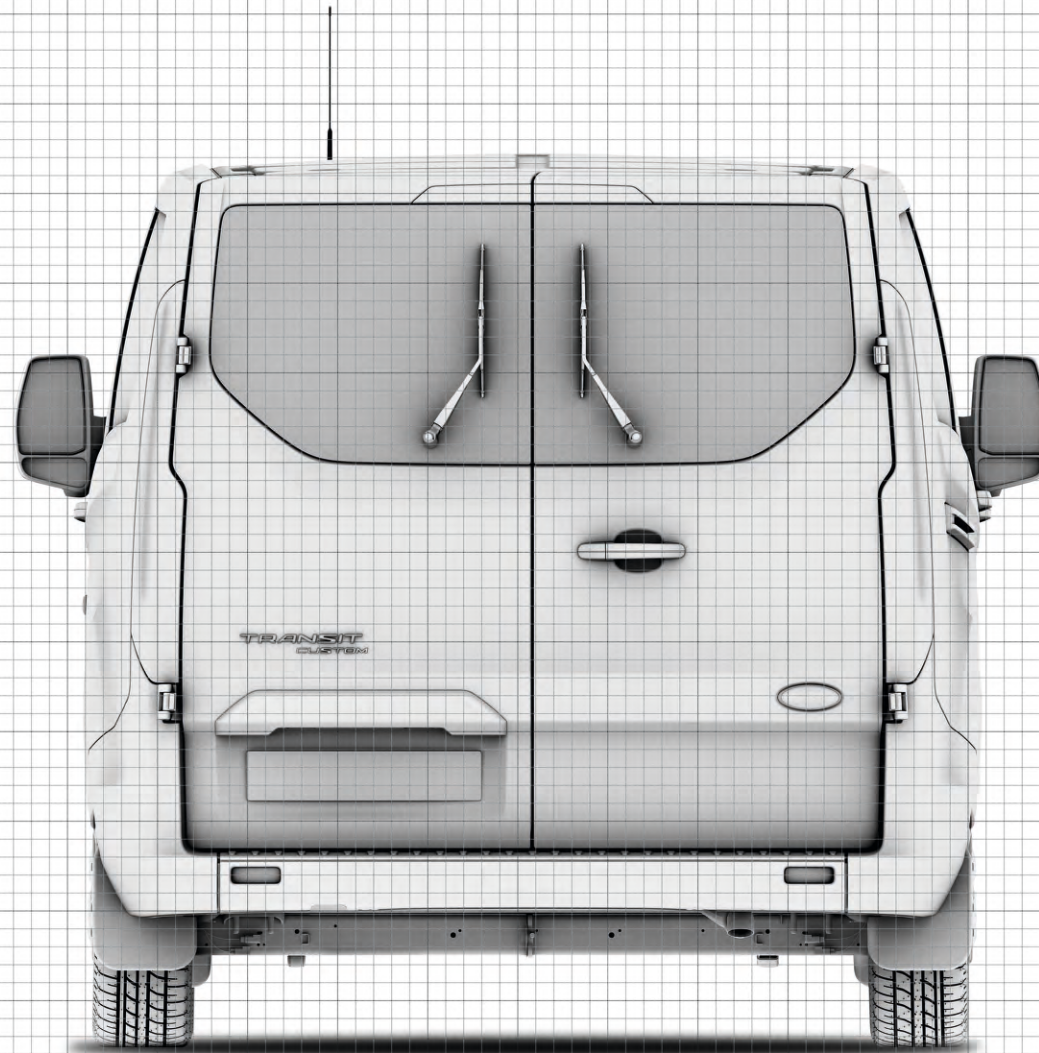

Transit Custom Kombi Van Low Roof LWB

 = 200mm

Transit Custom Kombi Van Low Roof LWB

 = 200mm

Transit Custom Kombi Van Low Roof LWB

 = 200mm

Transit Custom Kombi Van Low Roof LWB

 = 200mm

Transit Custom Kombi Van Low Roof LWB

 = 200mm

Transit Custom Kombi Van Low Roof LWB

Transit Custom Kombi Van Low Roof LWB