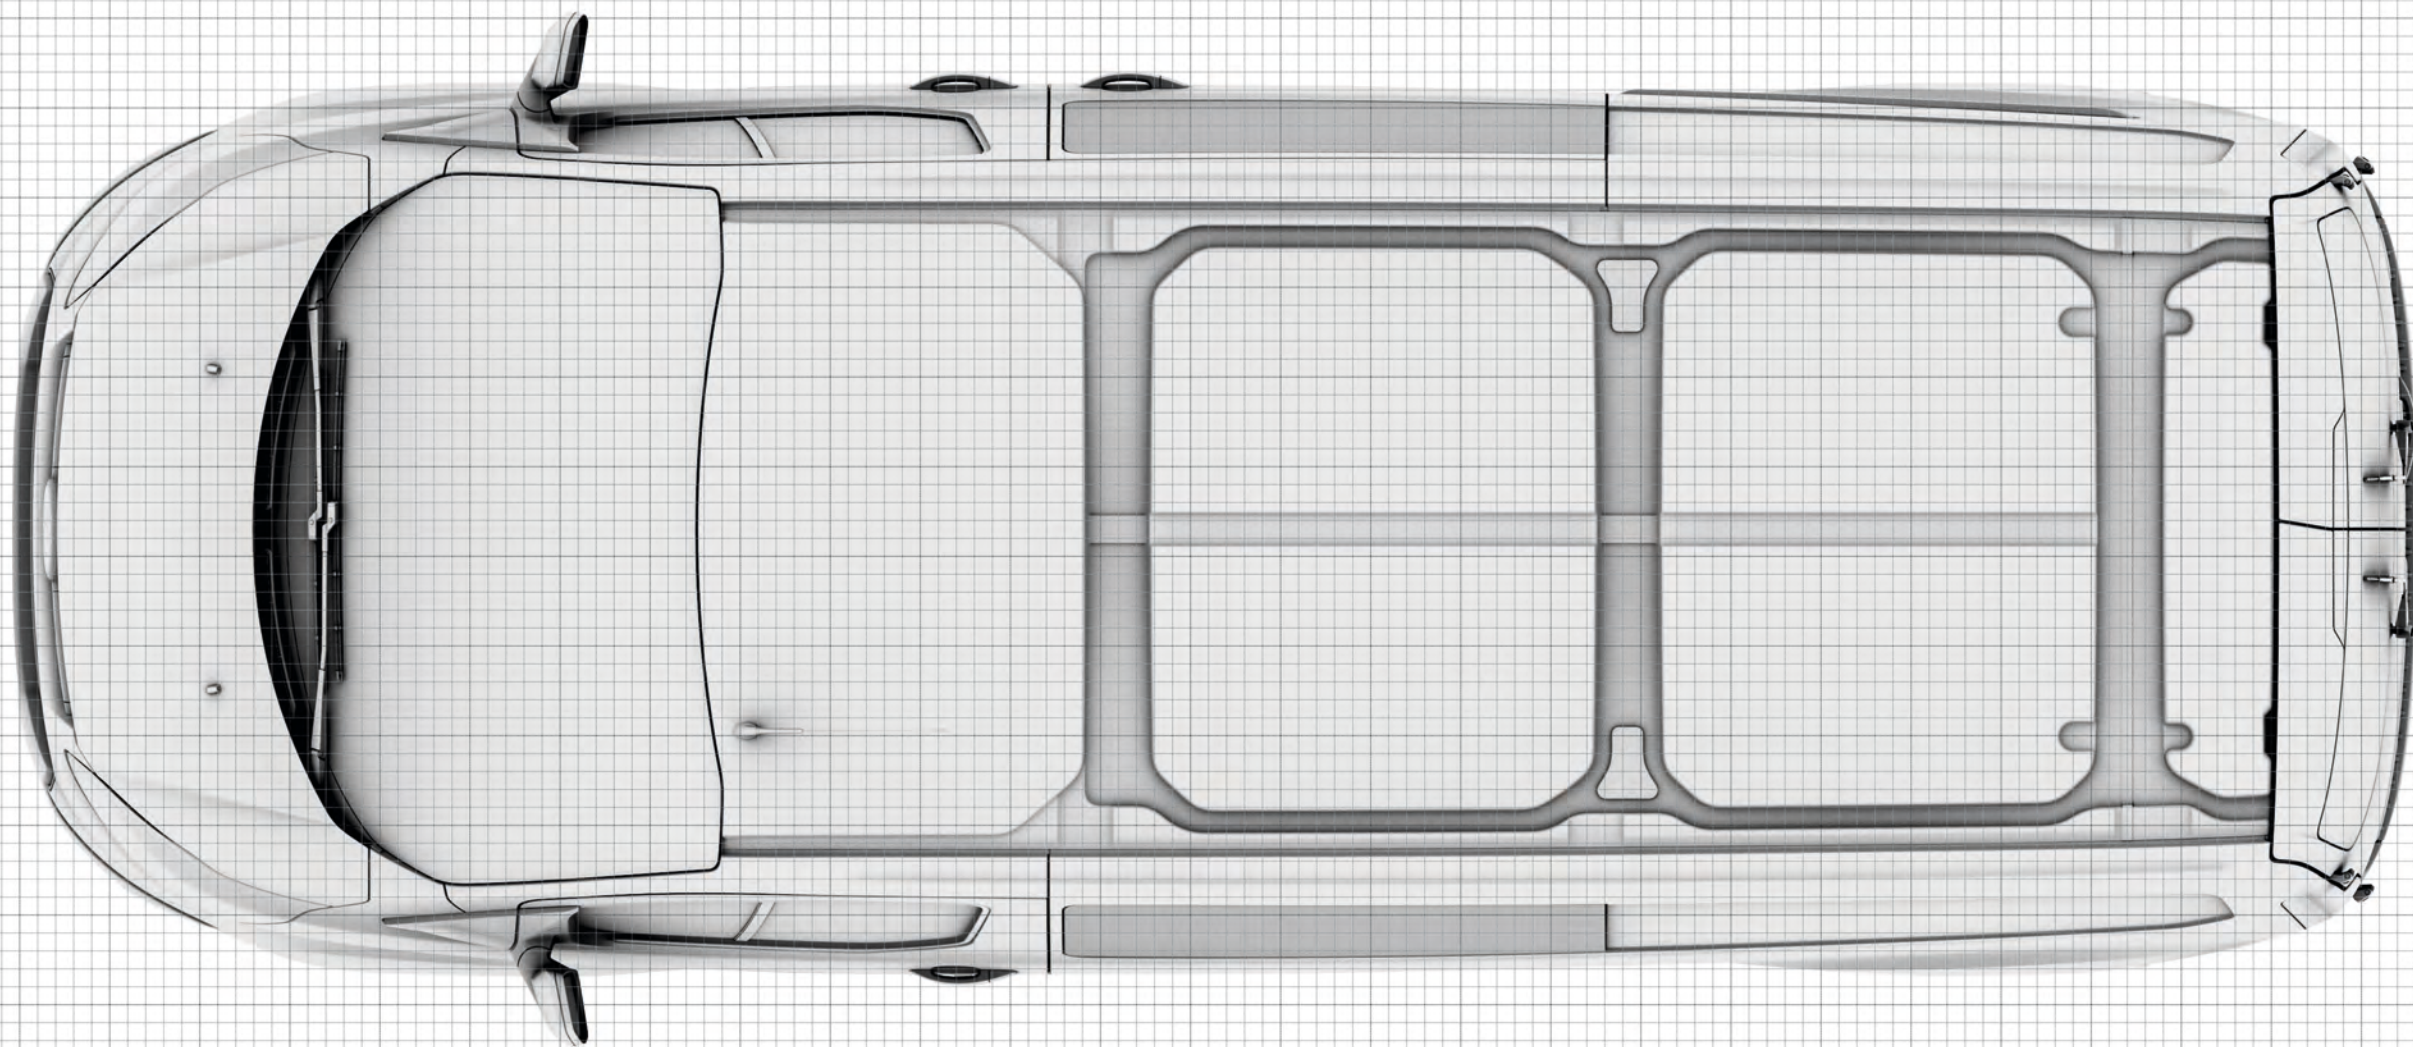

Transit Custom Kombi Van Low Roof LWB

 = 200mm

Transit Custom Kombi Van Low Roof LWB

 = 200mm

Transit Custom Kombi Van Low Roof LWB

 = 200mm

Transit Custom Kombi Van Low Roof LWB

 = 200mm

Transit Custom Kombi Van Low Roof LWB

 = 200mm

Transit Custom Kombi Van Low Roof LWB

Transit Custom Kombi Van Low Roof LWB