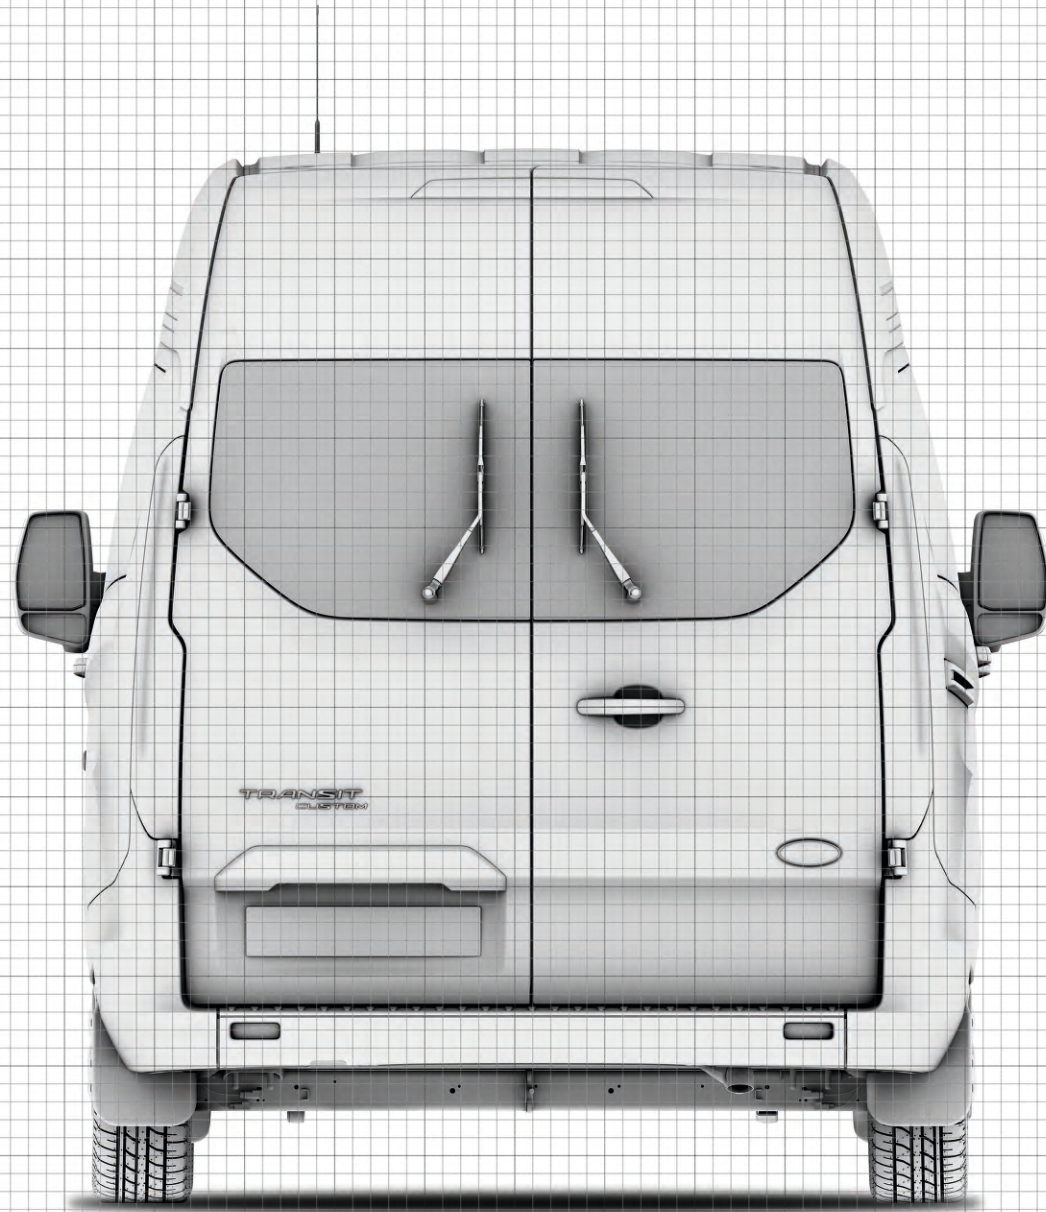

Transit Custom Kombi High Roof LWB

 = 200mm

Transit Custom Kombi High Roof LWB

 = 200mm

Transit Custom Kombi High Roof LWB

 = 200mm

Transit Custom Kombi High Roof LWB

 = 200mm

Transit Custom Kombi High Roof LWB

 = 200mm

Transit Custom Kombi High Roof LWB

 = 200mm