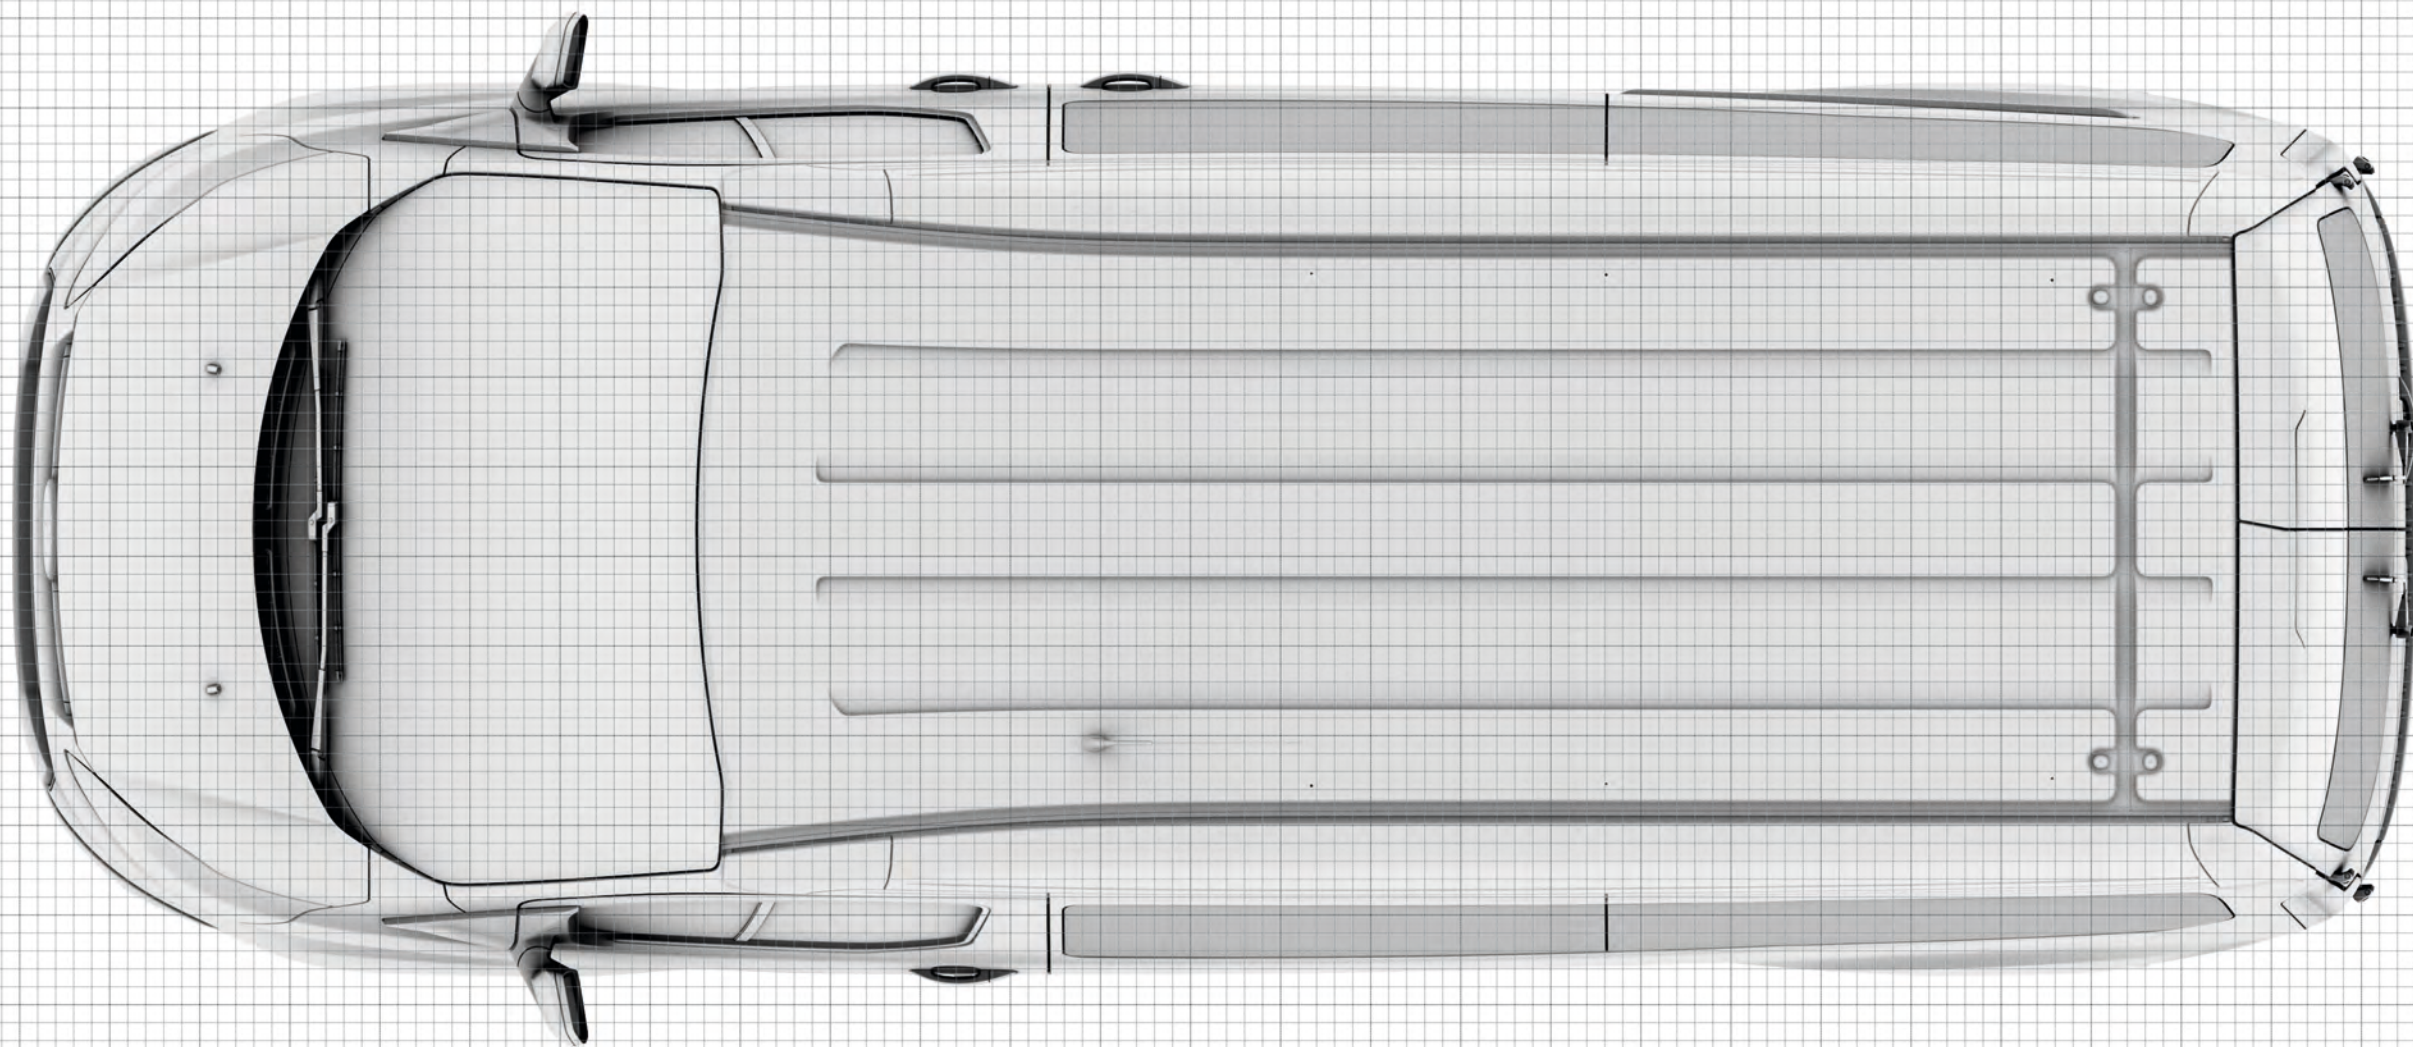

Transit Custom Kombi High Roof LWB

 = 200mm

Transit Custom Kombi High Roof LWB

 = 200mm

Transit Custom Kombi High Roof LWB

 = 200mm

Transit Custom Kombi High Roof LWB

 = 200mm

Transit Custom Kombi High Roof LWB

 = 200mm

Transit Custom Kombi High Roof LWB

 = 200mm