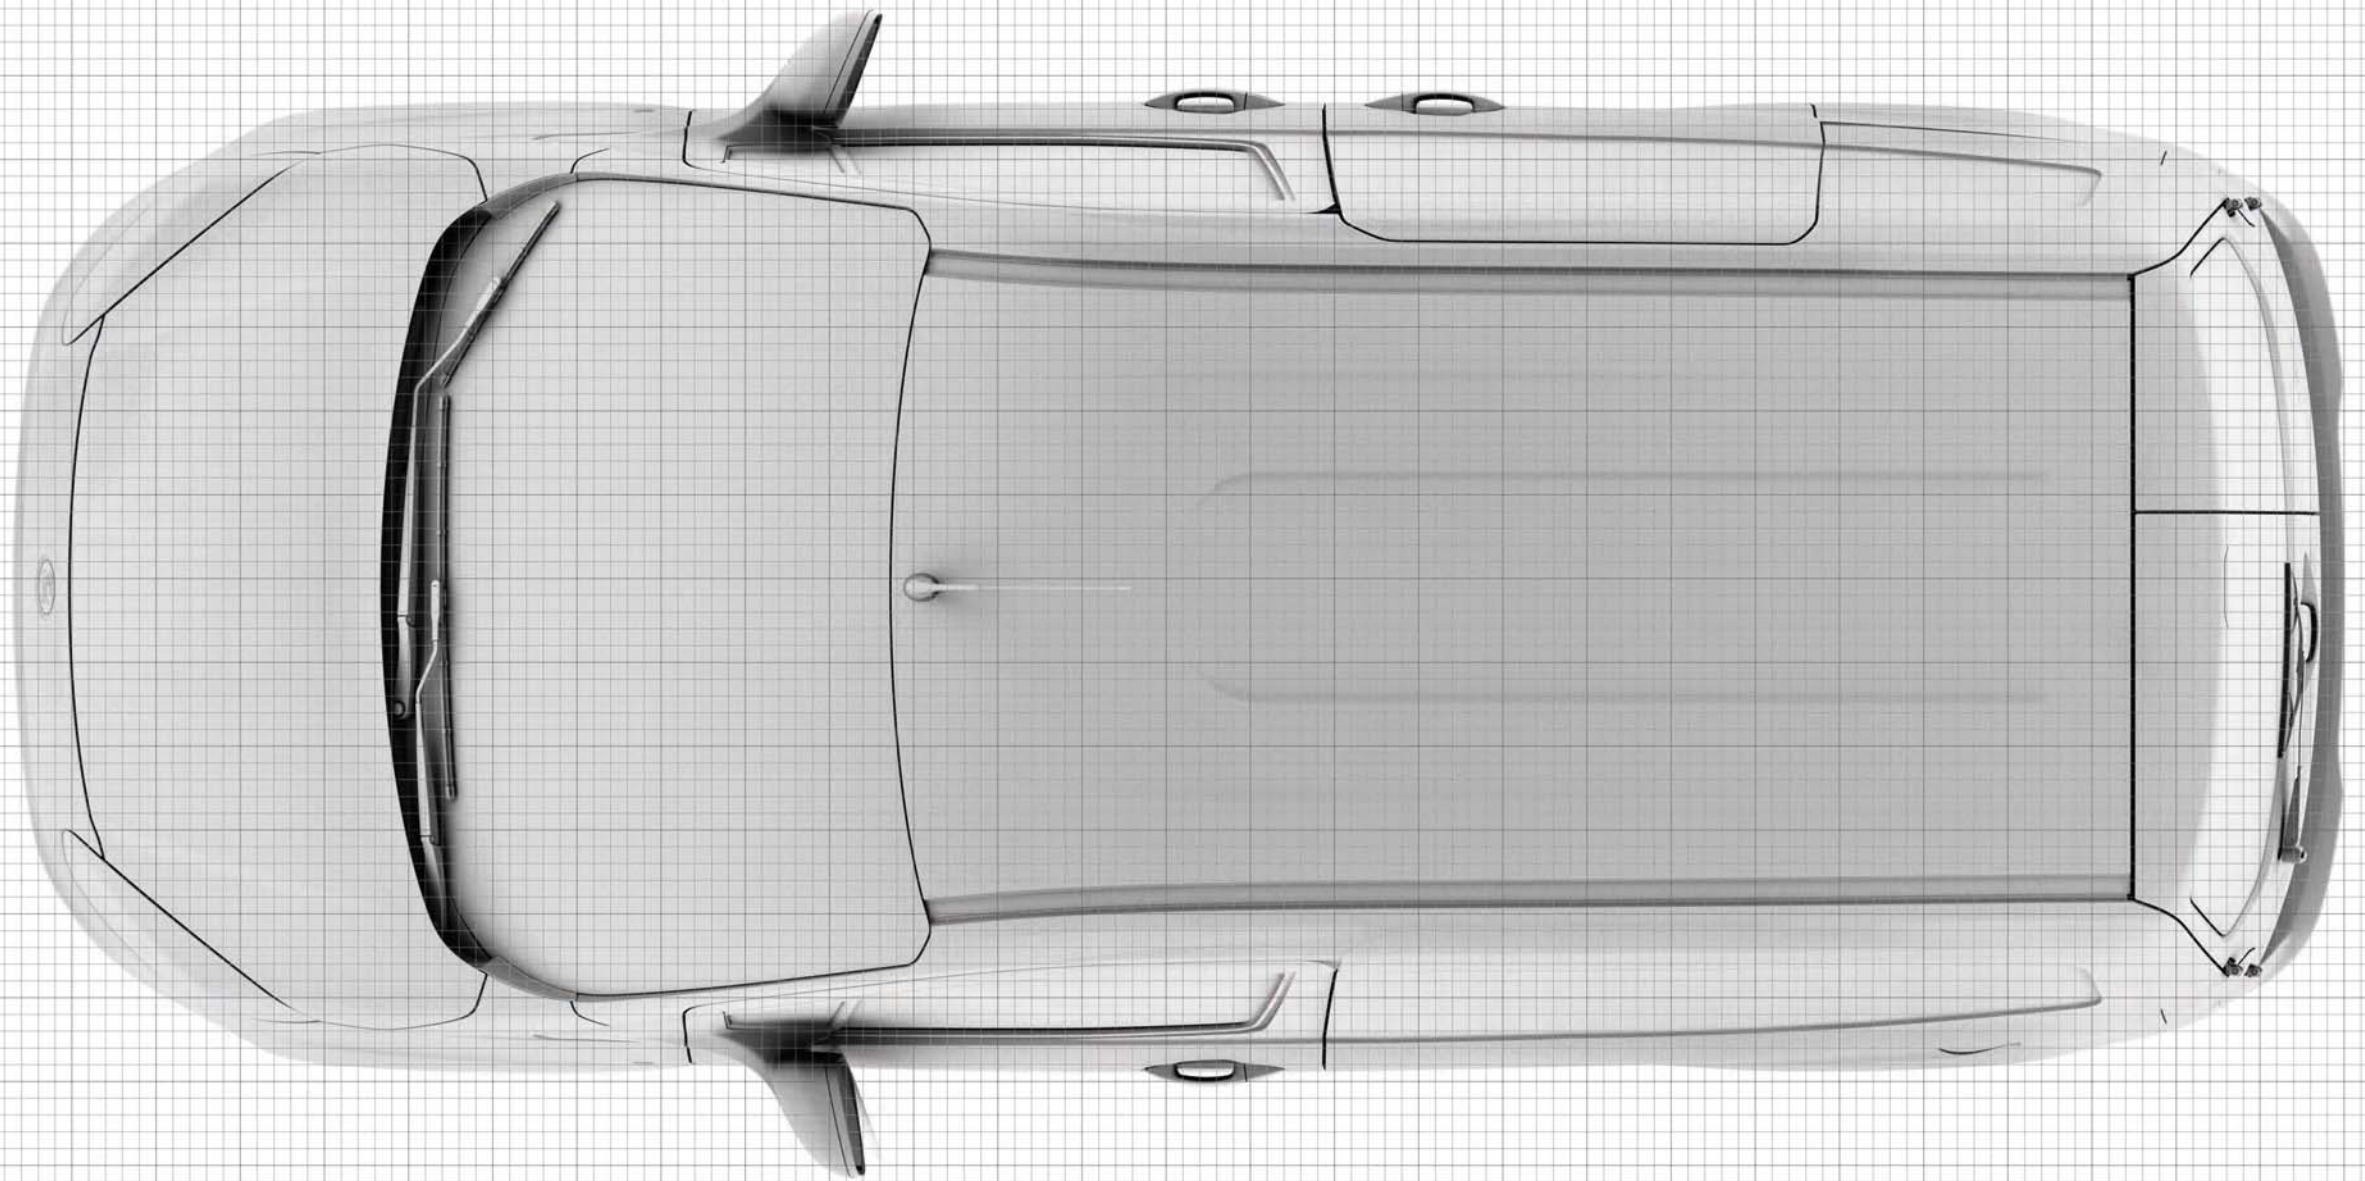

Transit Courier Transit Van Low Roof SWB

 = 150mm

Transit Courier Transit Van Low Roof SWB

 = 150mm

Transit Courier Transit Van Low Roof SWB

 = 150mm

Transit Courier Transit Van Low Roof SWB

 = 150mm

Transit Courier Transit Van Low Roof SWB

 = 150mm