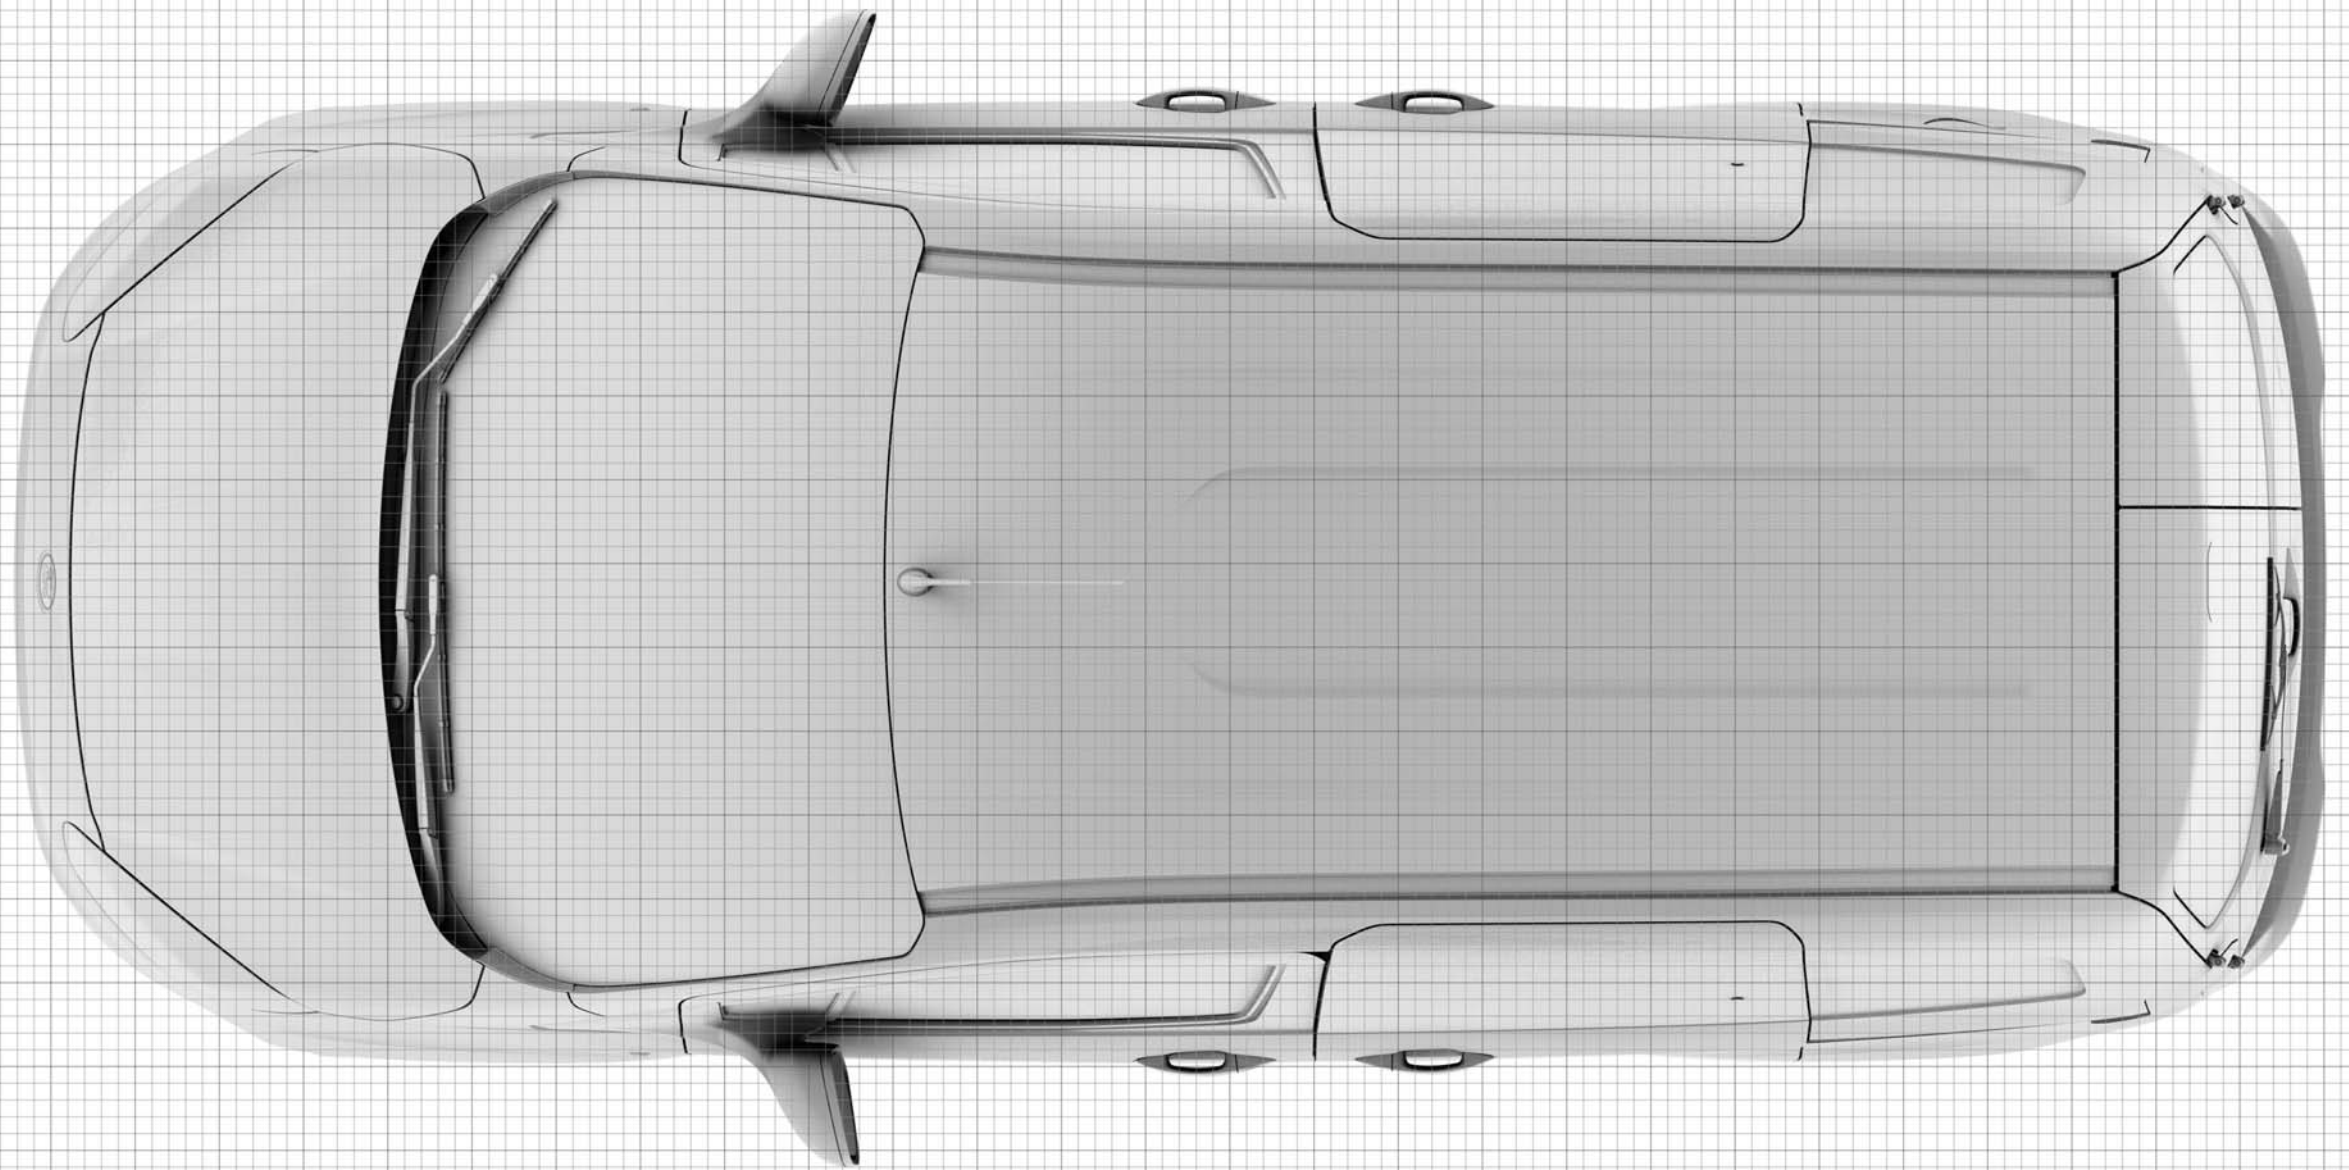

Transit Courier Kombi Van Low Roof SWB

 = 150mm

Transit Courier Kombi Van Low Roof SWB

Transit Courier Kombi Van Low Roof SWB

 = 150mm

Transit Courier Kombi Van Low Roof SWB

 = 150mm

Transit Courier Kombi Van Low Roof SWB

 = 150mm