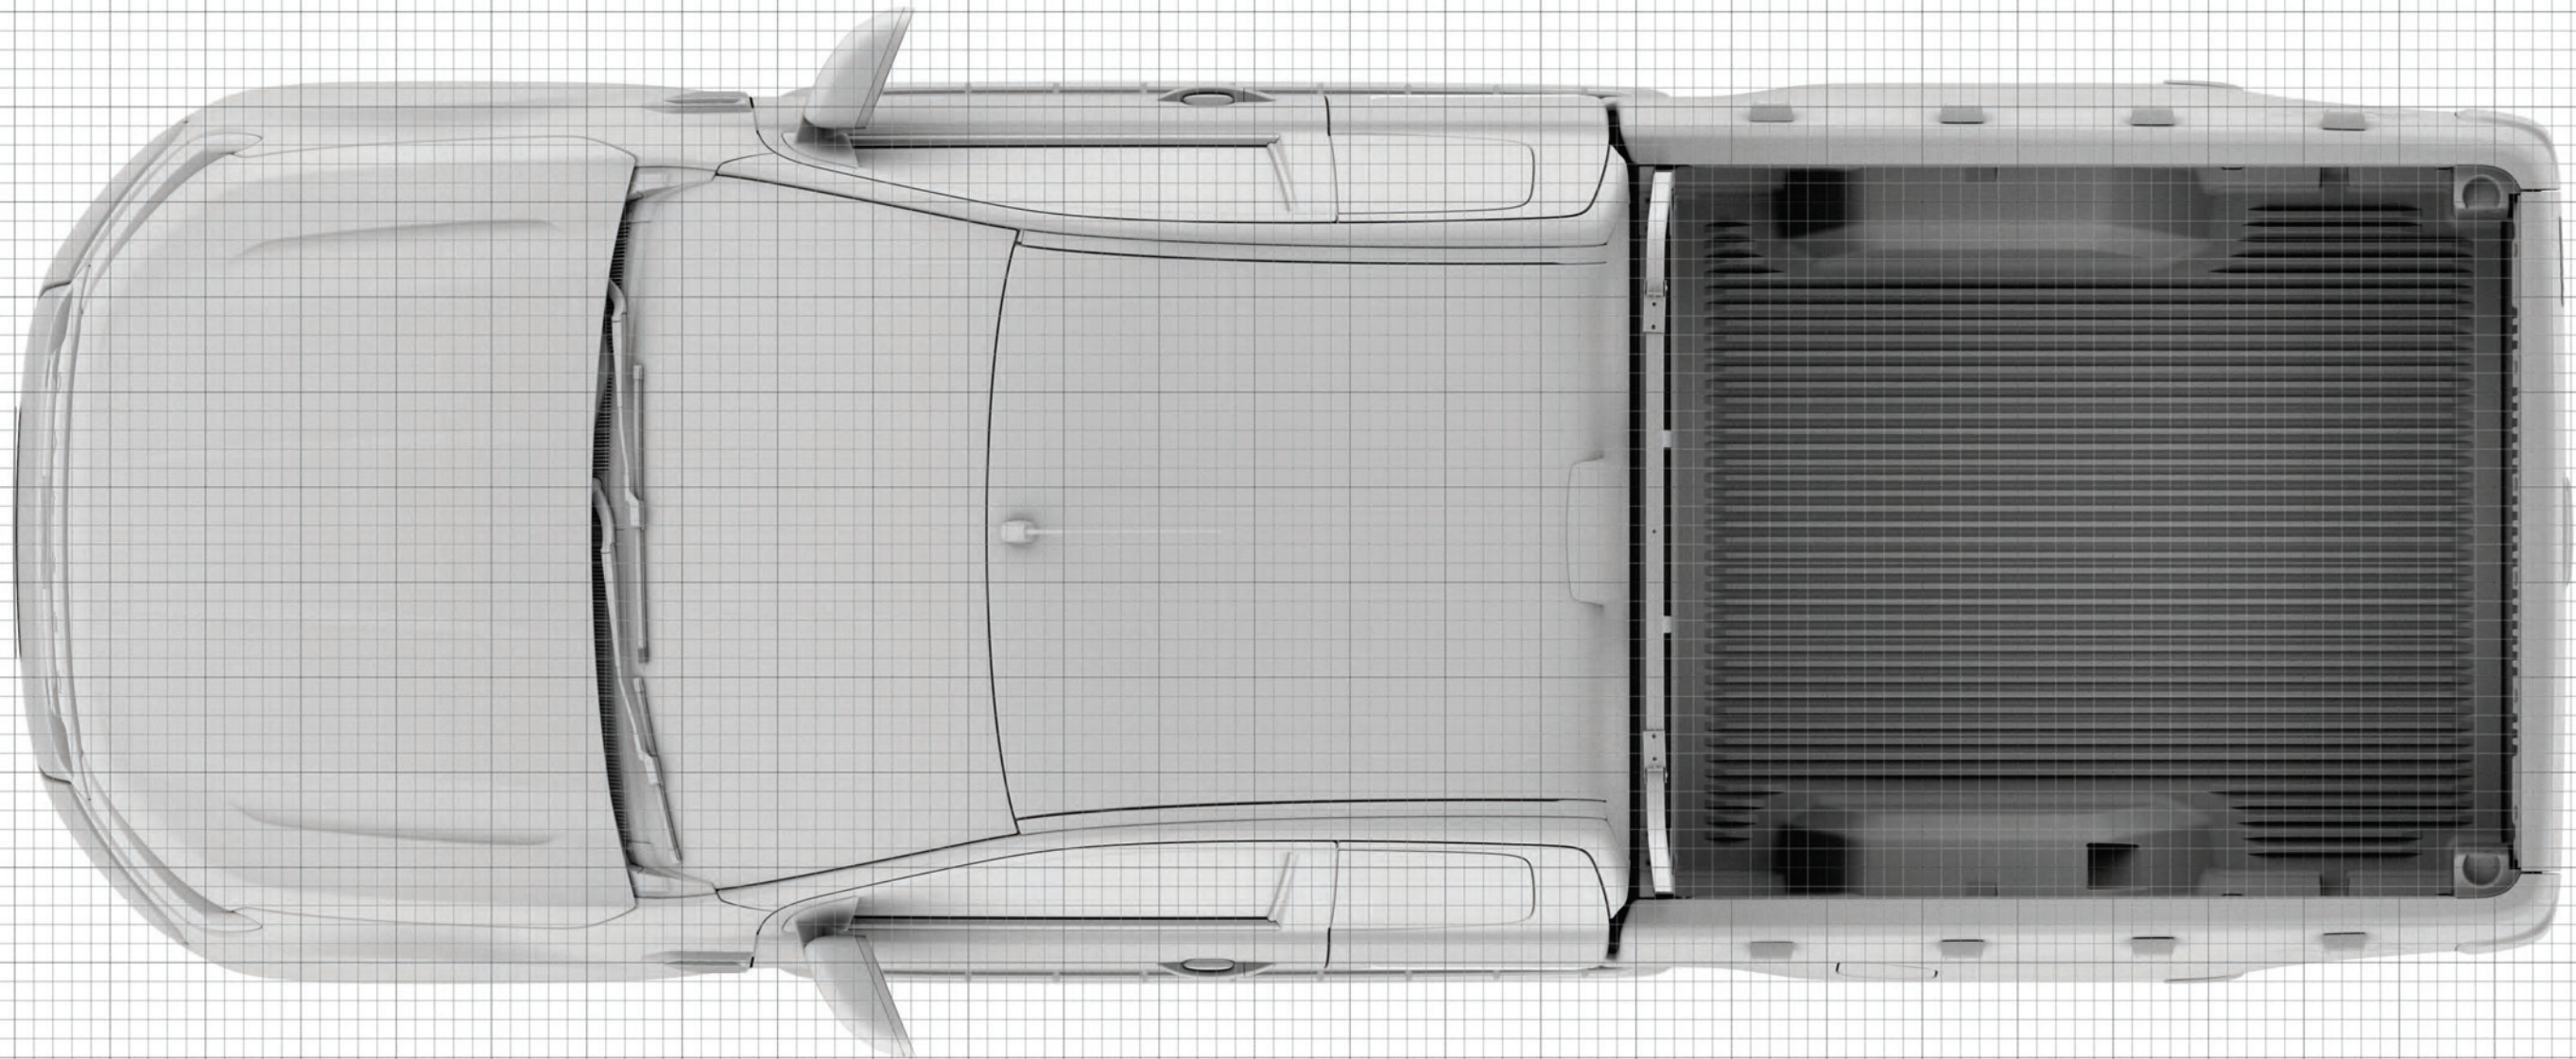

Ranger RAP Cab XLT 4x4

 = 200mm

 = 200mm

Ranger RAP Cab XLT 4x4

Ranger RAP Cab XLT 4x4

 = 200mm

Ranger RAP Cab XLT 4x4

 = 200mm

5_RAN_36880_R_38125

Ranger RAP Cab XLT 4x4

5_RAN_M_R_38127