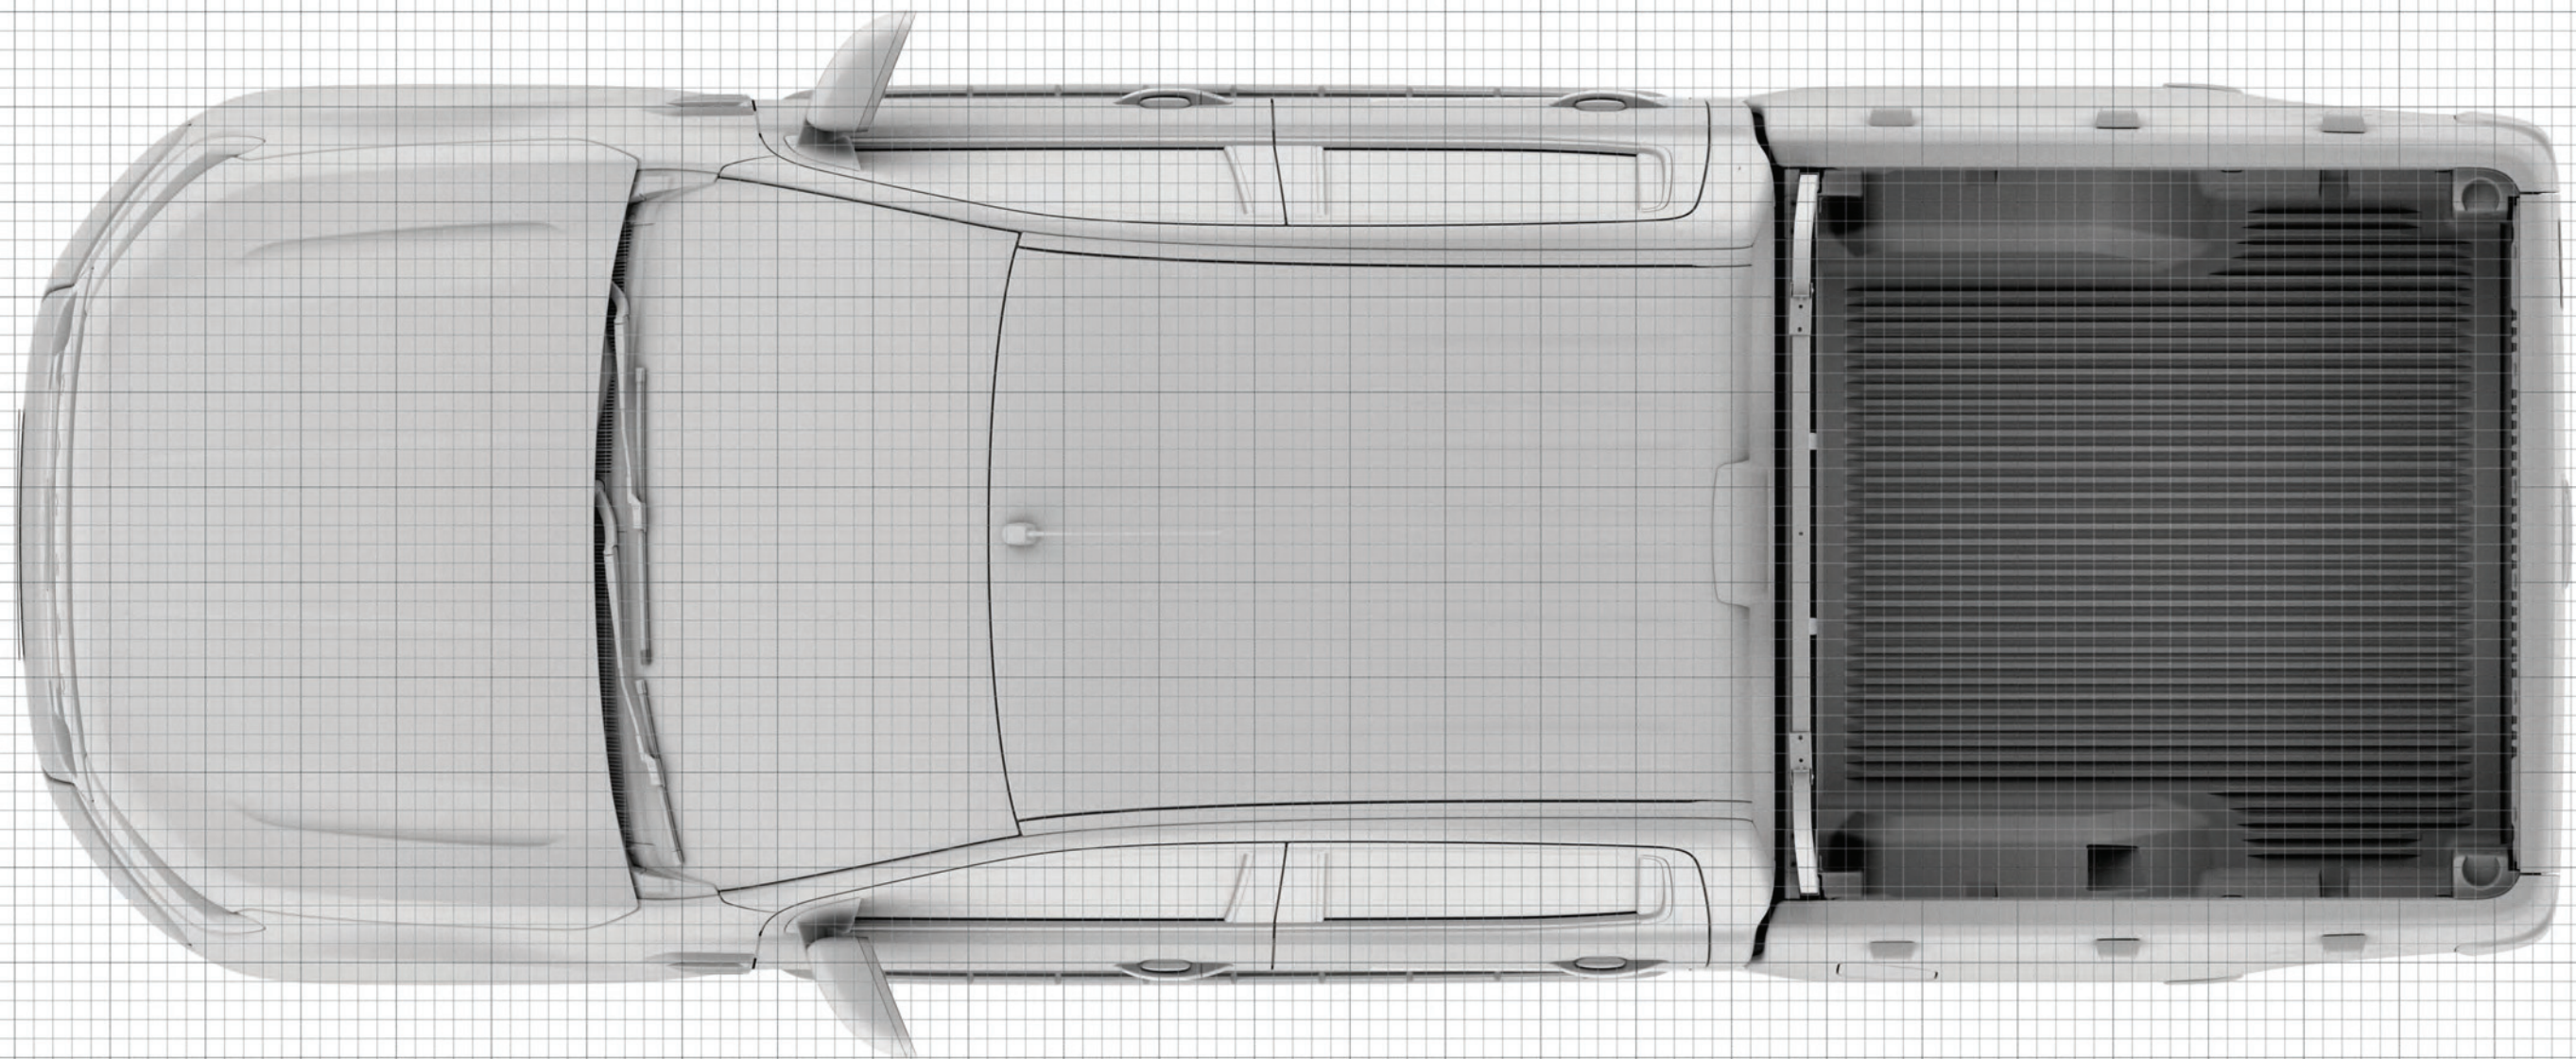

Ranger Double Cab XLT 4x4

5_RAN_M_R_38132

 = 200mm

Ranger Double Cab XLT 4x4

5_RAN_M_R_38134

Ranger Double Cab XLT 4x4

 = 200mm

 = 200mm

Ranger Double Cab XLT 4x4

5_RAN_36881_R_38131

 = 200mm

Ranger Double Cab XLT 4x4

5_RAN_M_R_38133